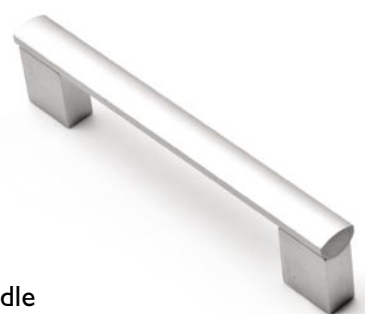

Pull Handle

Code	Finish	Size (mm)	Centre (mm)
869953	Matt Nickel	37w x 19h	16

Pull Handle

Code	Finish	Size (mm)	Centre (mm)
869954	Aluminium	50w x 18h	32
869955	Aluminium	80w x 18h	64
869956	Aluminium	120w x 18h	96
869957	Aluminium	150w x 18h	128

Pull Handle

Code	Finish	Size (mm)	Centre (mm)
869958	Aluminium	111w x 35h	96

Pull Handle

Code	Finish	Size (mm)	Centre (mm)
869959	Satin Chrome	127w x 36h	96

Pull Handle

Code	Finish	Size (mm)	Centre (mm)
869960	Aluminium	50w x 42h	32
869961	Aluminium	70w x 42h	50
869962	Aluminium	90w x 42h	70