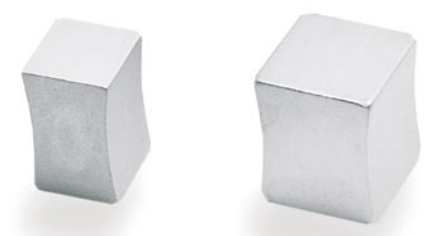

Laminex®
Inspire your space

DESIGNER *handle range*

Pull Handle

Code	Finish	Size (mm)	Centre (mm)
869945	Satin Chrome	38.5w x 15h	25
869946	Polished Chrome	38.5w x 15h	25
869947	Stainless Steel Look	38.5w x 15h	25