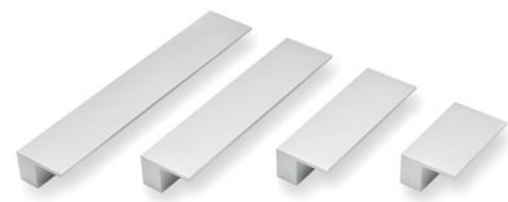

Pull Handle

Code	Finish	Size (mm)	Centre (mm)
869954	Aluminium	50w x 18h	32
869955	Aluminium	80w x 18h	64
869956	Aluminium	120w x 18h	96
869957	Aluminium	150w x 18h	128