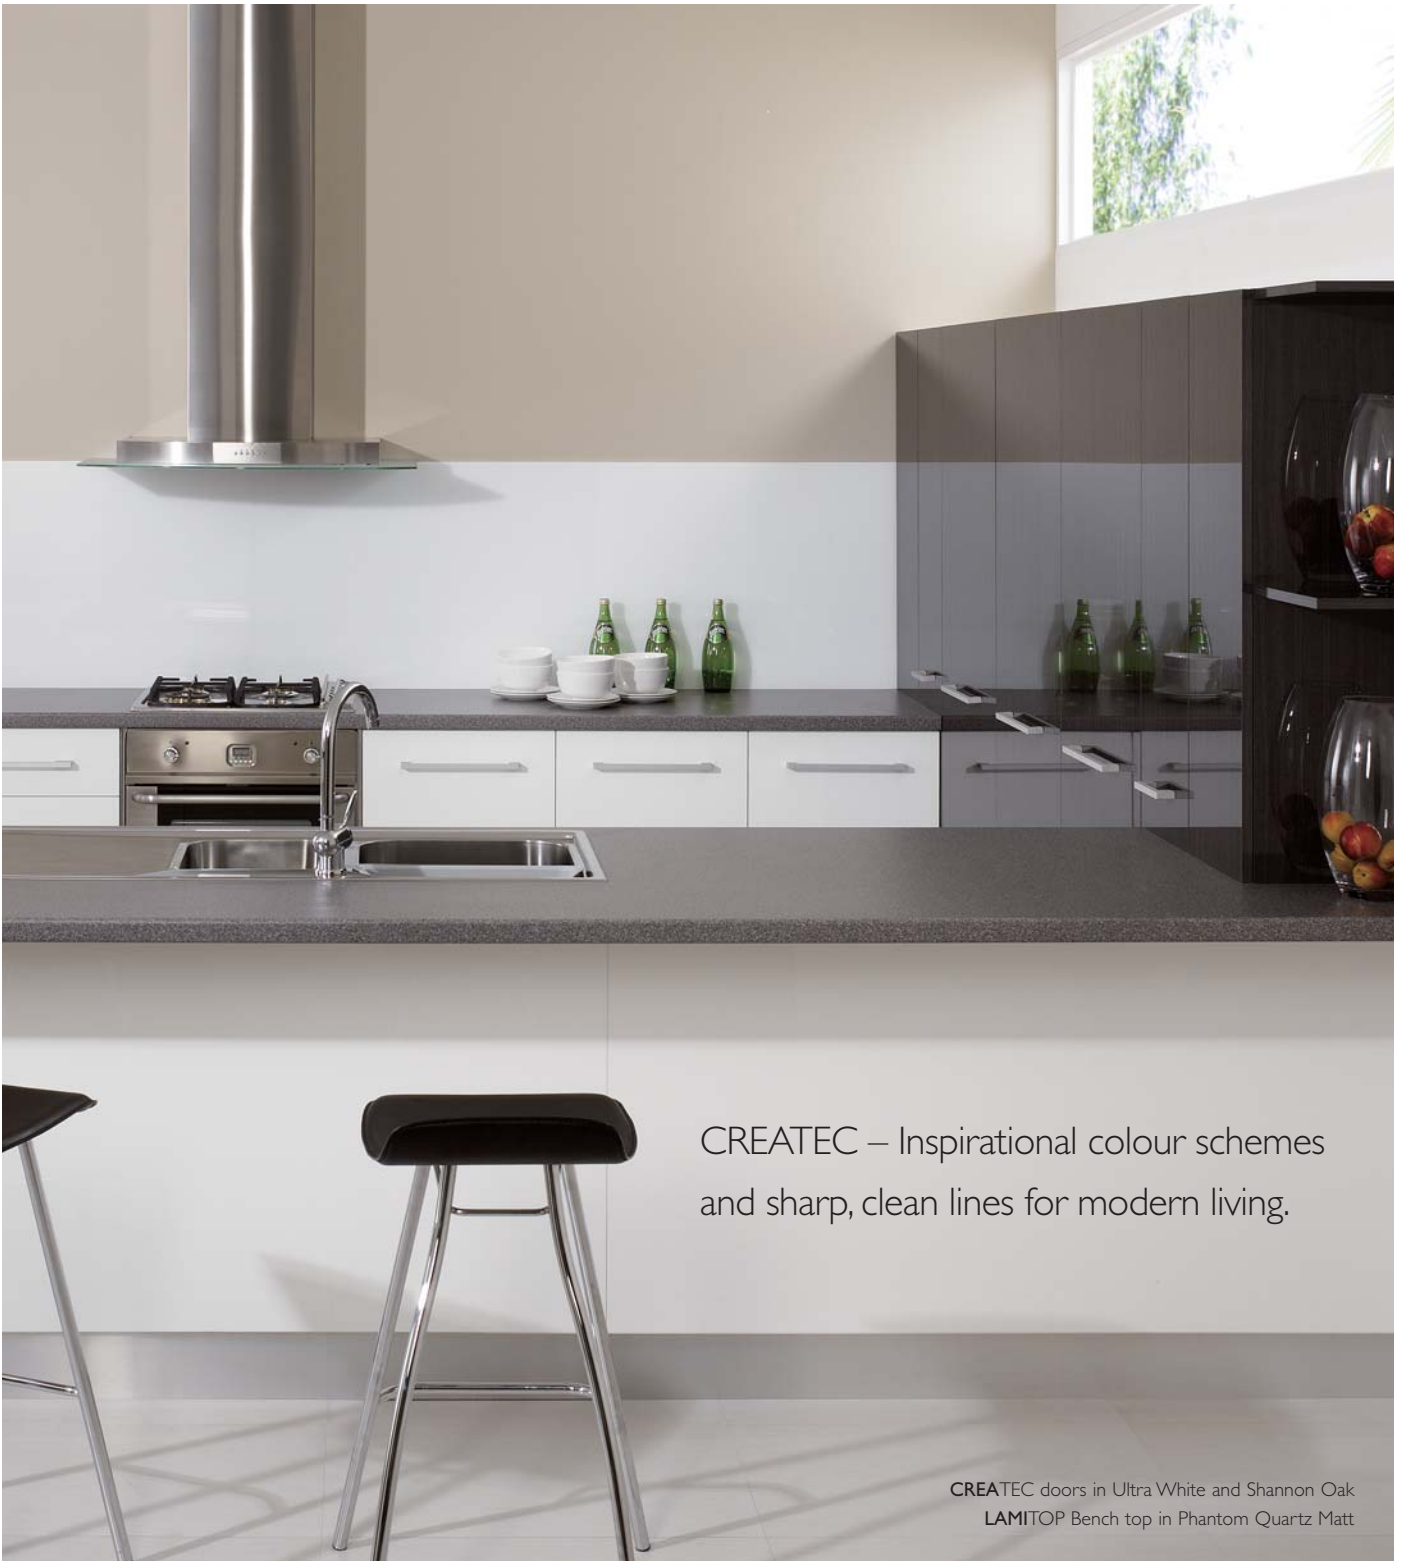

CREATEEC – Inspirational colour schemes and sharp, clean lines for modern living.

CREATEEC doors in Ultra White and Shannon Oak
LAMITOP Bench top in Phantom Quartz Matt