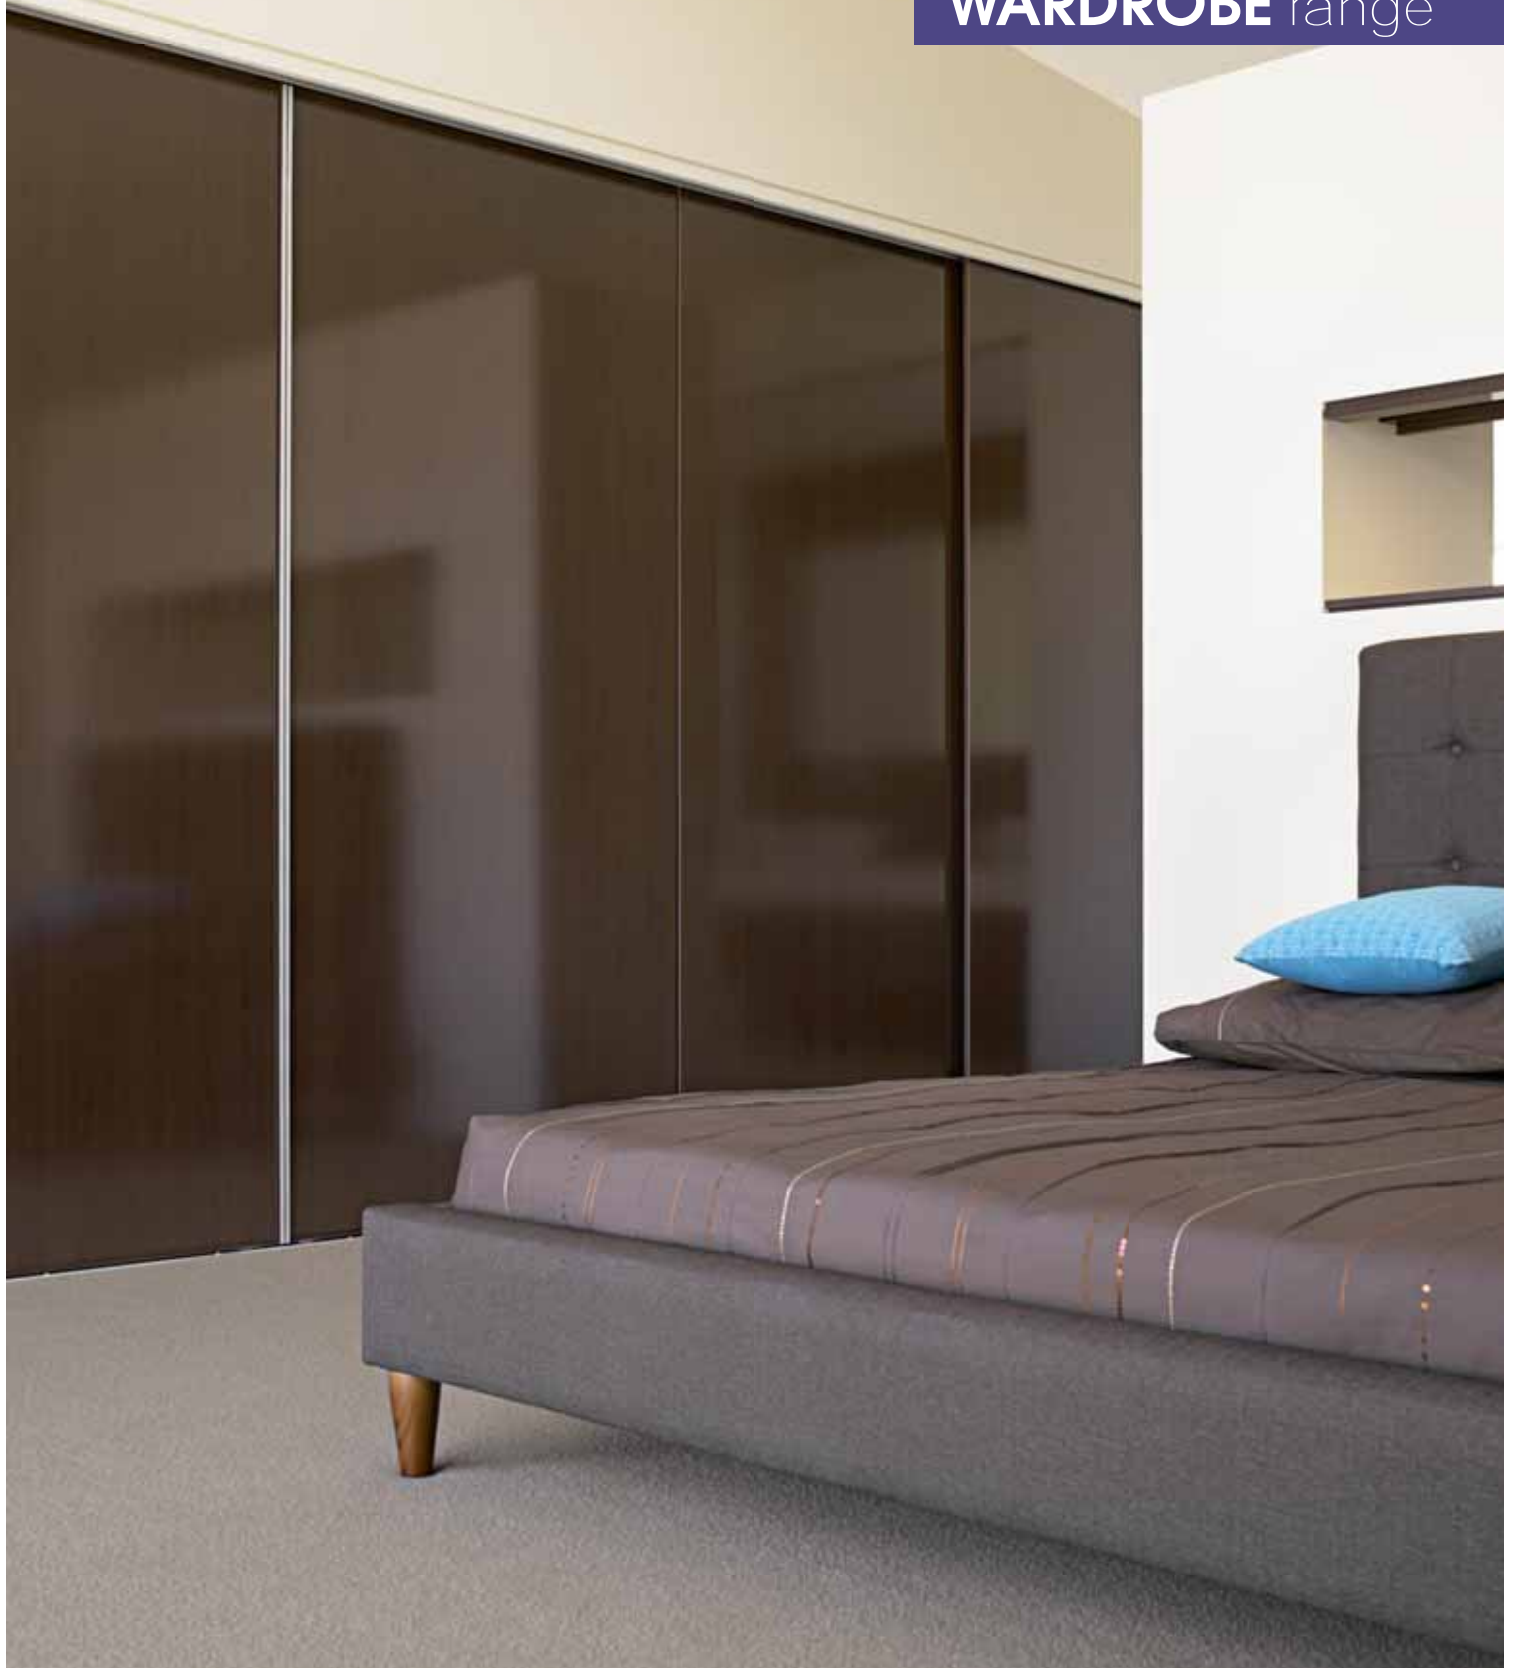

polytec

WARDROBE range

Create your look

The perfect addition to any room.

MELAMINE doors in Café Cream Texture utilising a 3100mm end panel
Extrusion shown here supplied by Dias Aluminium Products P/L

Polytec's wardrobe range comes in a variety of styles and finishes and is the quintessential ingredient when it comes to organising your possessions – or concealing them. **polytec** supplies a wide range of affordable wardrobe solutions that will suit all budgets. Choose from our decorative and durable **MELAMINE** board, striking **ALUMINIUM** framed glass doors or **polytec's** unique **CREATEC** ultra high gloss doors.

Add interest to your interior design by combining not only **MELAMINE's** wardrobe colour range pallet, but the

various surface finishes as well. The use of finishes such as **MELAMINE's** Eurograin, Finegrain and Sheen will create a wardrobe that is captivating and eye catching.

ALUMINIUM framed glass doors create an elegant focal point in any room with four modern frames, inlaid with your choice of glass insert. The **ALUMINIUM** range provides the ultimate blend of design functionality and visual appeal. All **ALUMINIUM** doors are inserted with laminated safety glass for a longer lasting finish and maximum scratch resistance.