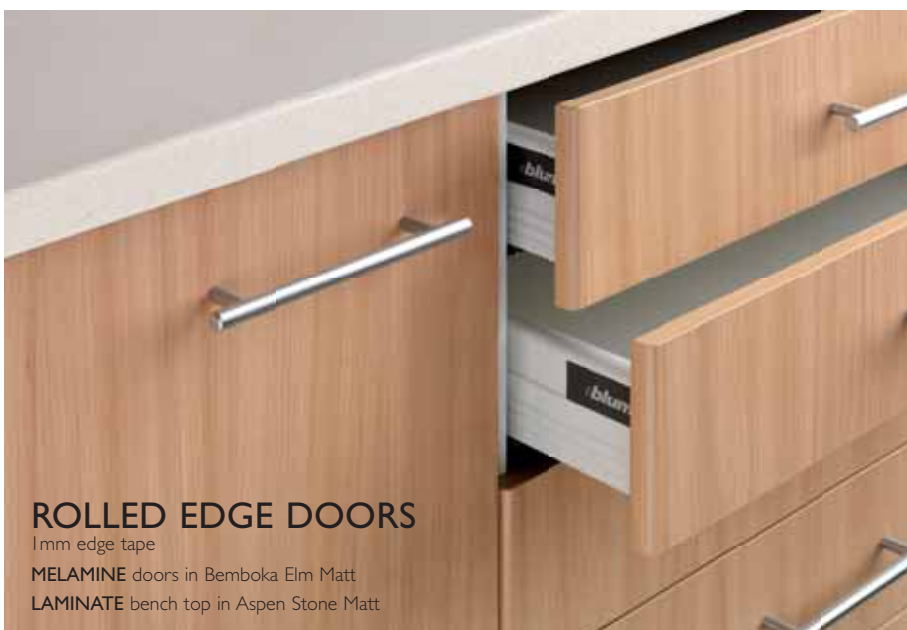

ROLLED EDGE DOORS

1mm edge tape

MELAMINE doors in Bemboka Elm Matt

LAMINATE bench top in Aspen Stone Matt