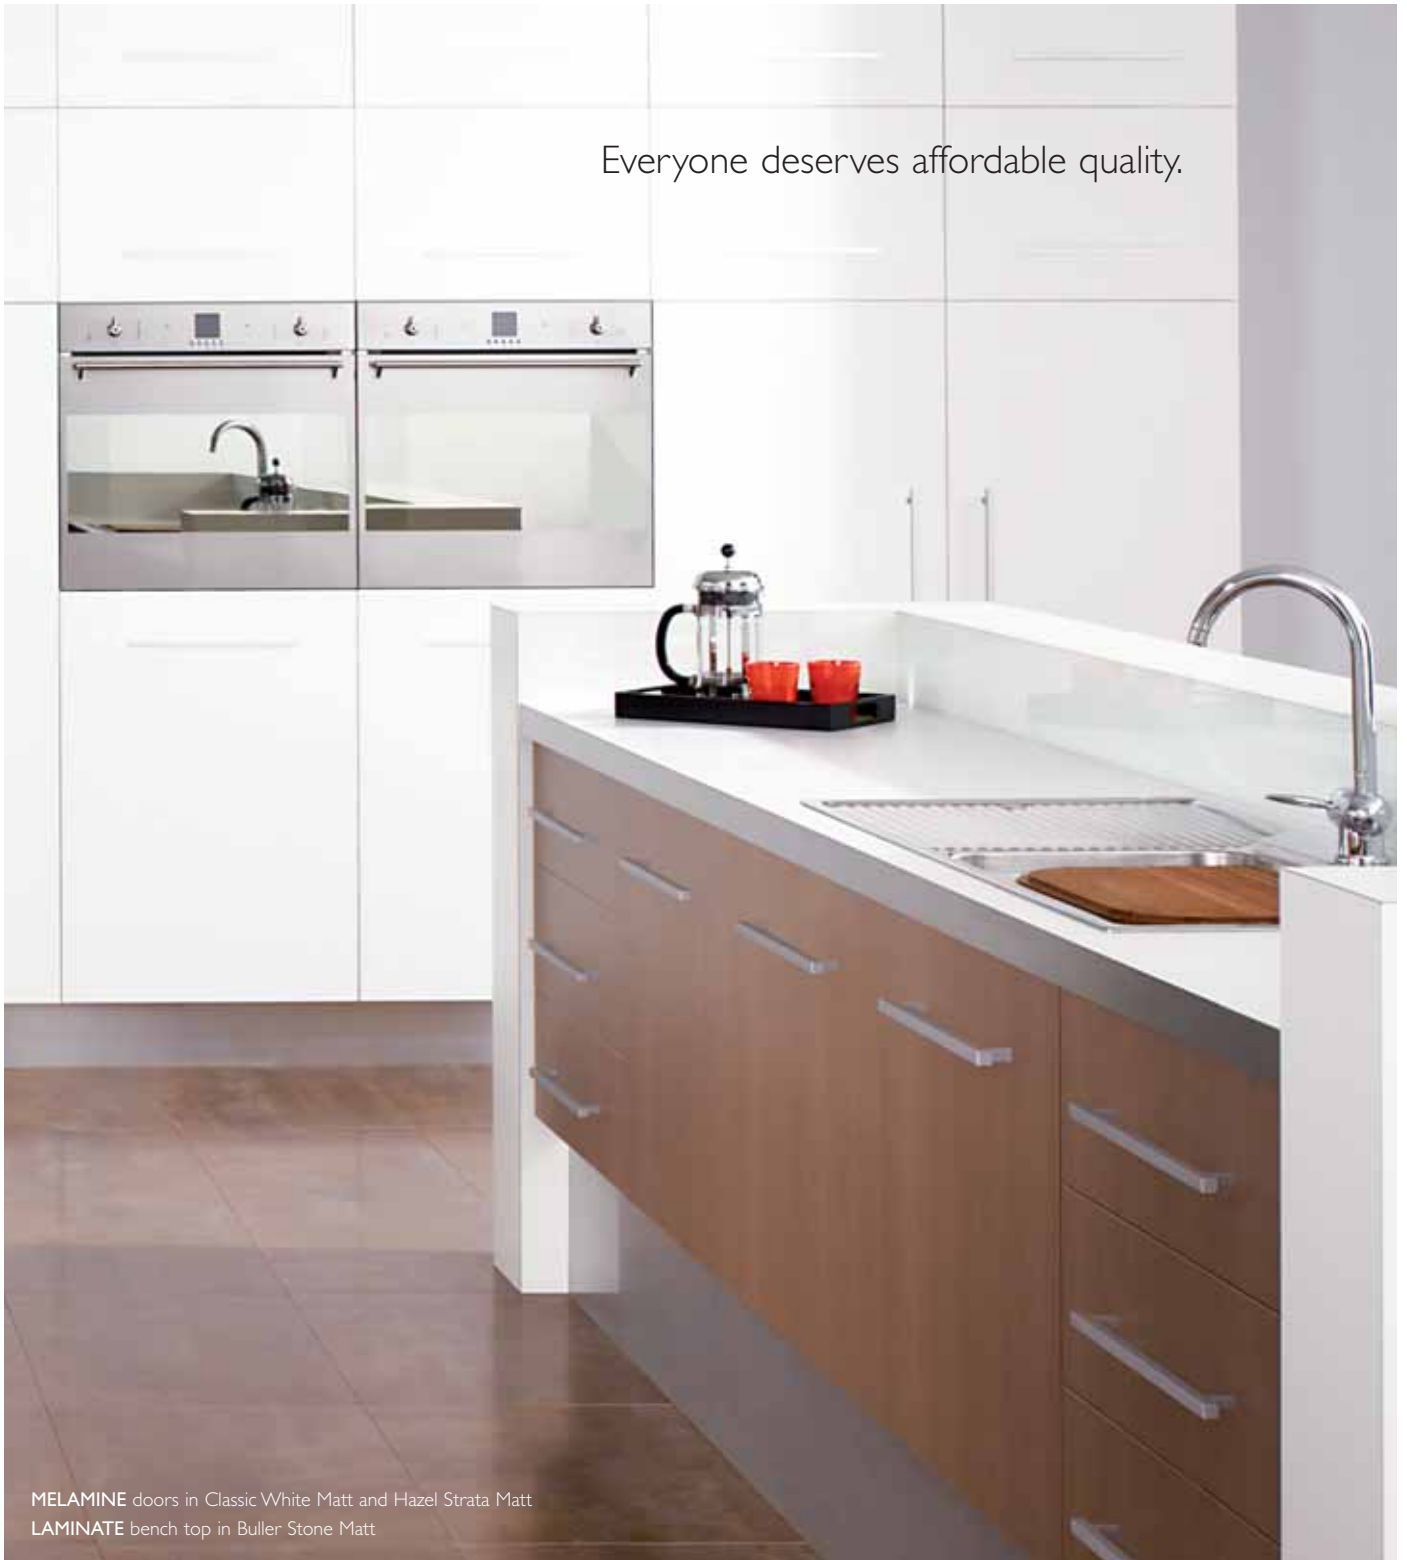

Everyone deserves affordable quality.

MELAMINE doors in Classic White Matt and Hazel Strata Matt
LAMINATE bench top in Buller Stone Matt