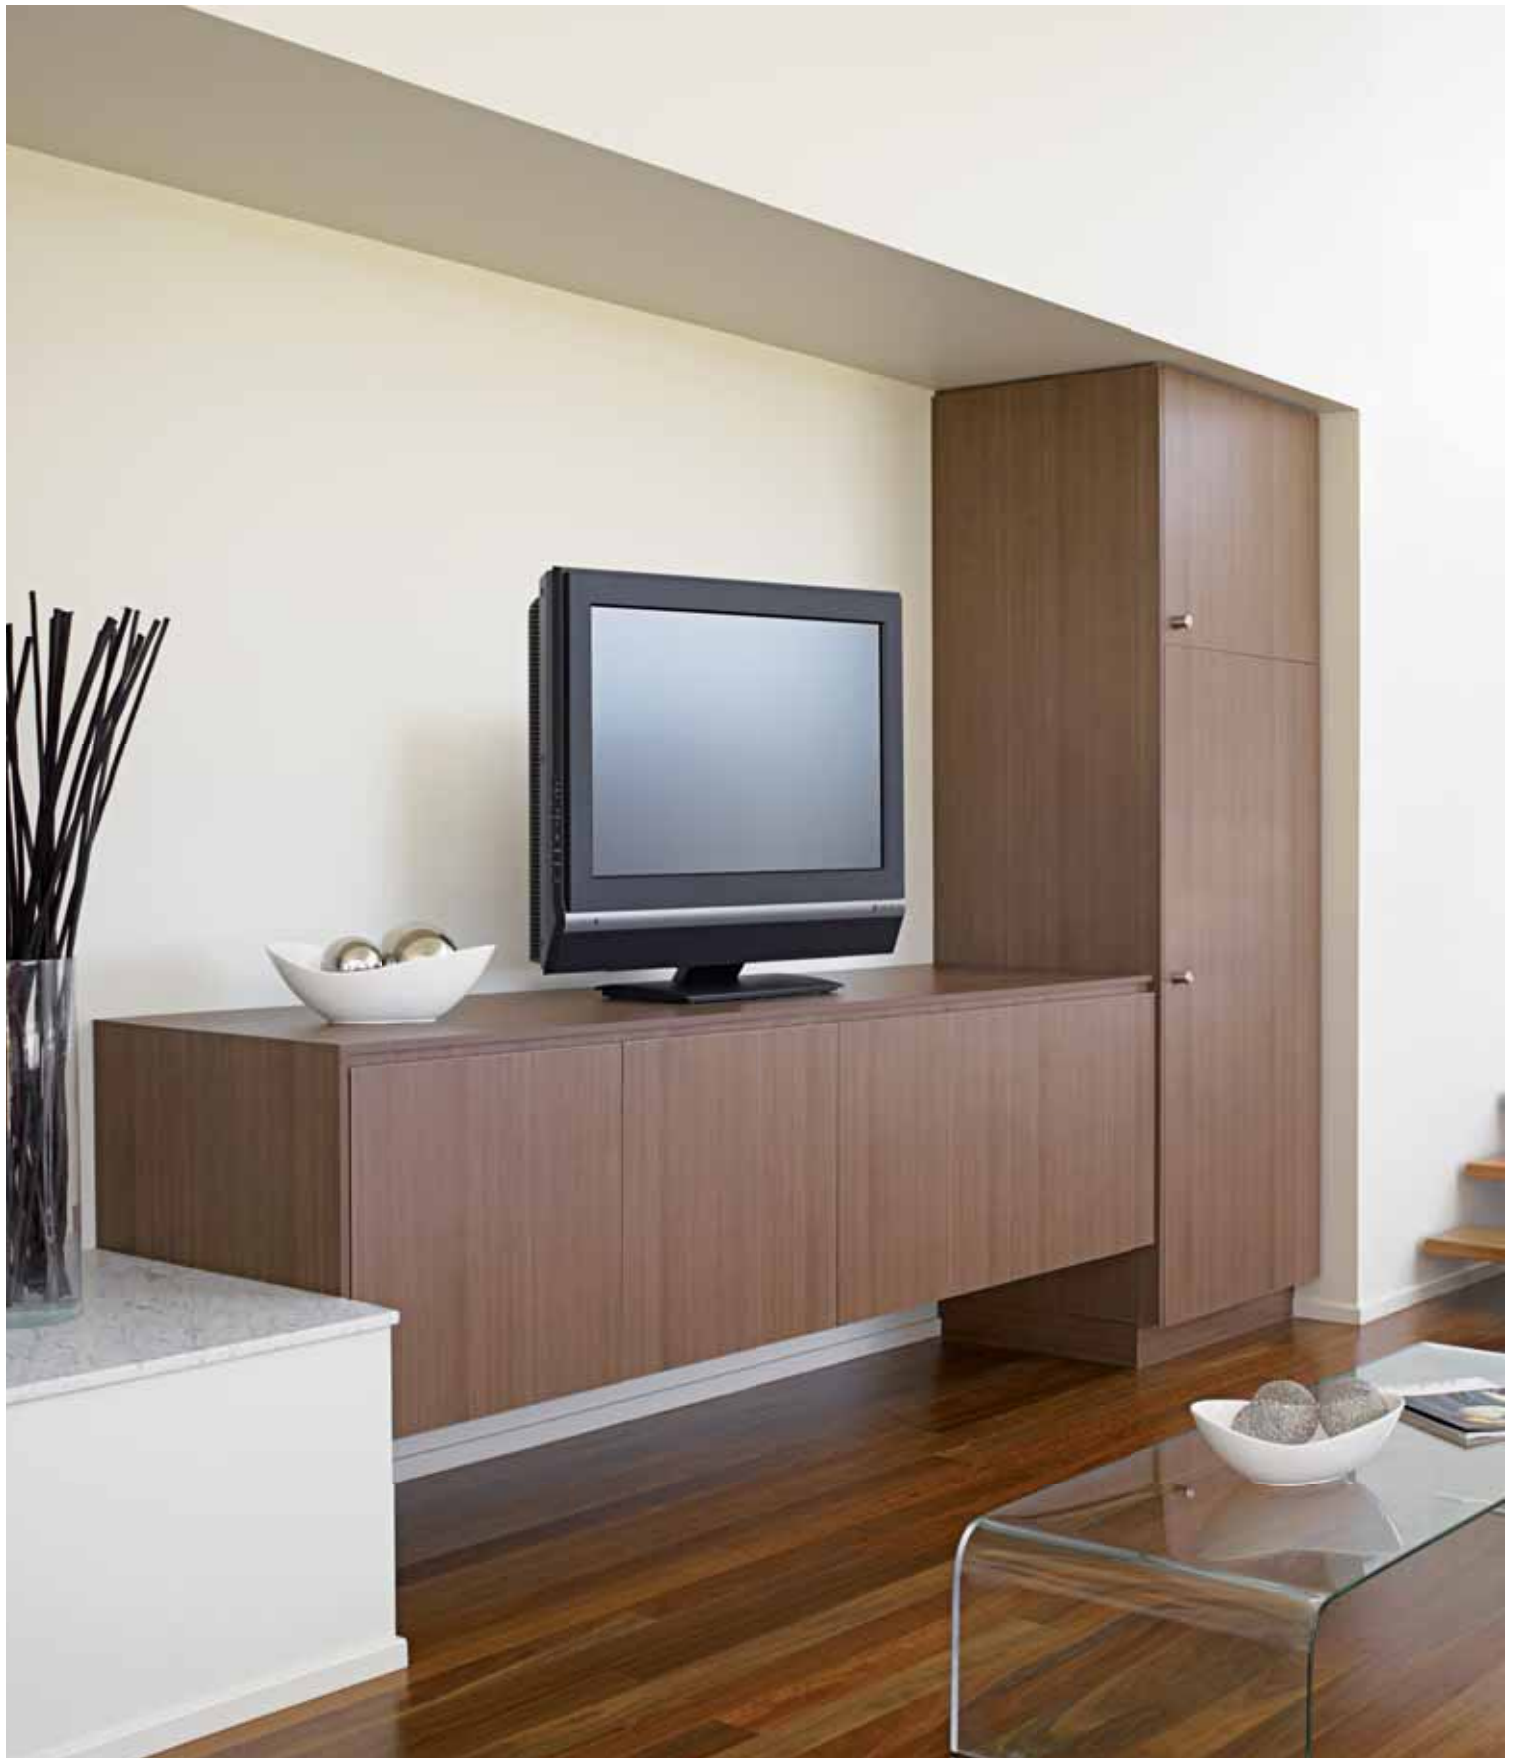

polytec

p | 300 300 547 f | 300 320 547 www.polytec.com.au

COVER: **MELAMINE** doors in Cocoa Spruce Finegrain. **CREATEC** doors in Ultra White. **ALUMINIUM** doors in 32 / 10mm Satin Aluminium frame with Starphire White glass.
BACK COVER: **Melamine** doors in Cocoa Spruce Finegrain.

Our sincere thanks goes to the following suppliers for their support in providing polytec with access to their range of quality products during the development of this brochure.
ILVE (www.ilve.com.au), CaesarStone (www.caesarstone.com.au), Omega Smeg (www.omegasmeg.com.au), Blanco (www.meappliances.com.au), Oliveri (www.oliveri.com.au),
Earp Bros Tiles & Bathrooms (www.earp.com.au), R overt Lighting & Electrical (www.rovert.com.au), Zip (email: sales@zipheaters.com), Blum Australia Pty. Ltd. (www.blum.com.au),
Italpro (email: sales@italpro.com.au), Domayne (www.domayne.com.au), Freedom (www.freedom.com.au), David Reid Homes (www.davidreidhomes.com)